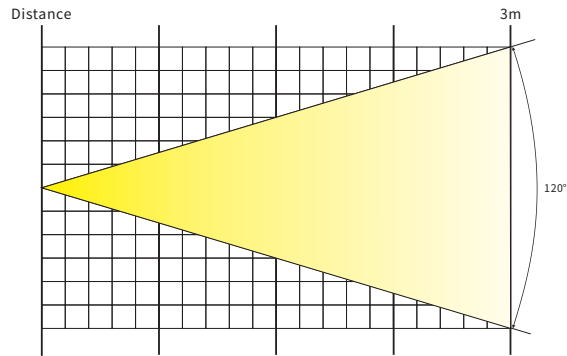

PHOTOMETRICS DIAGRAM

(LUX)	
RGBW	420
R	160
G	180
B	160
W	370